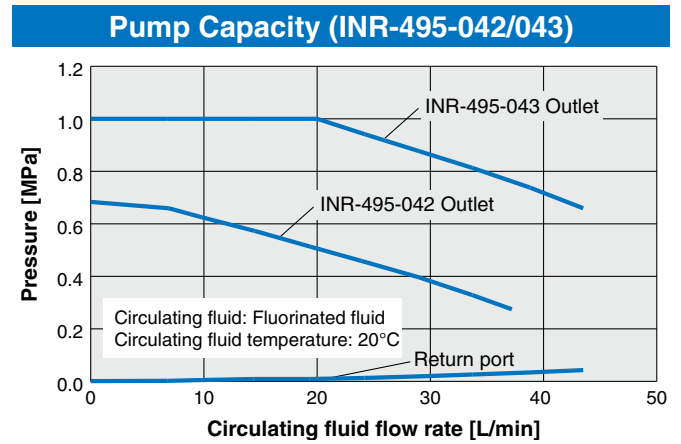

**No CFC recovery
& disposal costs**

**Eliminates the need to pay for CFC
recovery & disposal**

INR-495-042/043

P-E23-7

- Refrigerant in use: CO₂ (R744)
- GWP: 1
- Standards: SEMI/CE/UL

Specifications	Series	INR-495-042	INR-495-043	New HRZ
Set temperature range [°C]		-20 to 70		-20 to 90
Temperature stability [°C]		±1.0		±0.1
Cooling capacity [kW] (@20°C)		8.5 (@20°C)		10 (@20°C)
Breaker capacity [A]		20		30
Dimensions [mm]		307 (W) x 849 (D) x 1640 (H)		380 (W) x 870 (D) x 950 (H) (Dimensions equivalent to those of the existing HRZ)
Release date		Currently available		Scheduled for September 2024