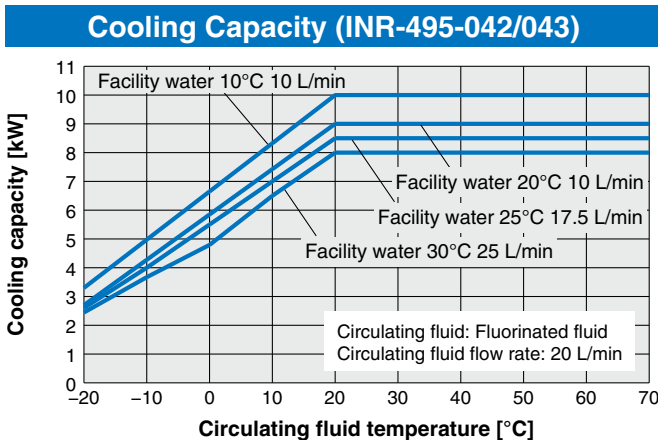

**No CFC recovery
& disposal costs**

**Eliminates the need to pay for CFC
recovery & disposal**

INR-495-042/043

P-E23-7

- Refrigerant in use: CO₂ (R744)
- GWP: 1
- Standards: SEMI/CE/UL

Specifications	Series	INR-495-042	INR-495-043	New HRZ
Set temperature range [°C]		-20 to 70		-20 to 90
Temperature stability [°C]		±1.0		±0.1
Cooling capacity [kW] (@20°C)		8.5 (@20°C)		10 (@20°C)
Breaker capacity [A]		20		30
Dimensions [mm]		307 (W) x 849 (D) x 1640 (H)		380 (W) x 870 (D) x 950 (H) (Dimensions equivalent to those of the existing HRZ)
Release date		Currently available		Scheduled for September 2024