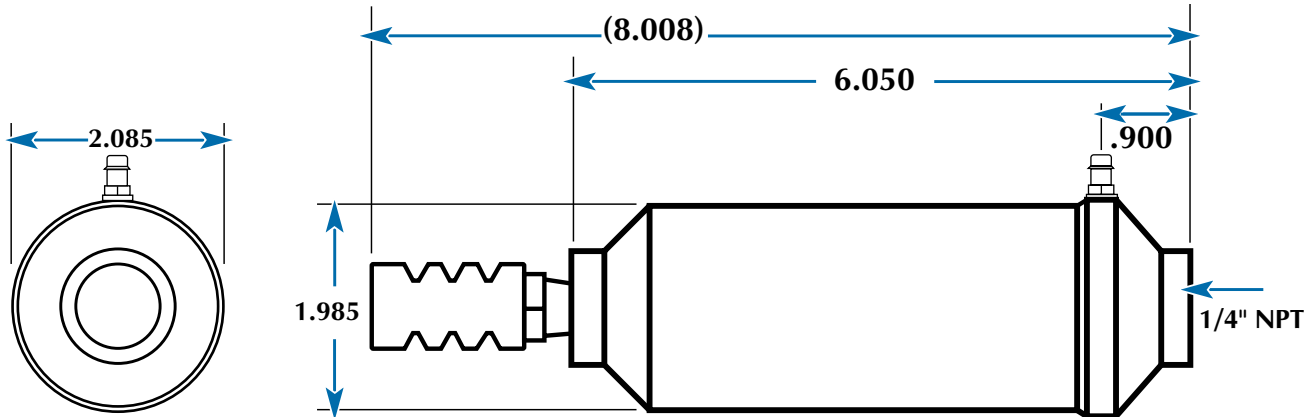

Muffled Expansion Chambers

Reservoir Cartridges for Muffled Expansion Chambers utilize our standard volume chambers and a metallic muffler with plastic housing. All Expansion Chambers come standard with 1/4" NPT and a "DF" Drain Fitting to reduce condensation and an optional "B" mounting bracket is available!

Part Number	Price
MEC2x6DF	\$13.97
MEC2x6DF-B	\$15.97
MEC-B (Optional Bracket)	\$2.50

POWER AIR