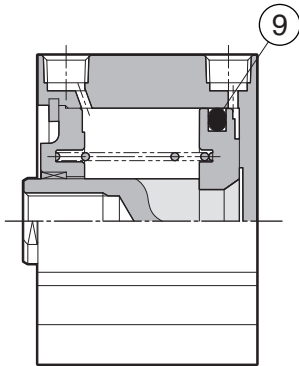

Series NCQ8

**Air Cylinder: Standard Type
Single Acting**

Maintenance Parts

Ø056 to Ø250

Construction - Single Acting, Spring Return

Seal Kit Parts List

No.	Description	Material
9	Piston Seal	NBR

Repair Parts: Standard Seal Kit for Single Acting, Spring Return

Bore size	Kit no.	Remarks
056 (9/16")	NCQ8B056-S-PS	Piston seal is included.
075 (3/4")	NCQ8B075-S-PS	
106 (1 1/16")	NCQ8B106-S-PS	
150 (1 1/2")	NCQ8B150-S-PS	
200 (2")	NCQ8B200-S-PS	
250 (2 1/2")	NCQ8B250-S-PS