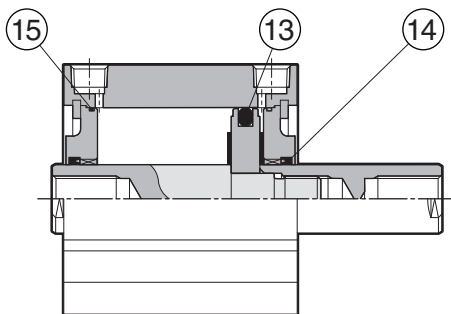

Series **NCQ8W**

Construction - Double Acting, Double Rod

Seal Kit Parts List

No.	Description	Material
13	Piston Seal	NBR
14	Rod Seal	NBR
15	Tube Gasket	NBR

Repair Parts: Standard Seal Kit for Double Acting, Double Rod

Bore size	Kit no.	Remarks
056 (9/16")	NCQ8WB056-PS	Piston seal, rod seal, and tube gasket are included.
075 (3/4")	NCQ8WB075-PS	
106 (1 1/16")	NCQ8WB106-PS	
150 (1 1/2")	NCQ8WB150-PS	
200 (2")	NCQ8WB200-PS	
250 (2 1/2")	NCQ8WB250-PS	
300 (3")	NCQ8WB300-PS	
400 (4")	NCQ8WB400-PS