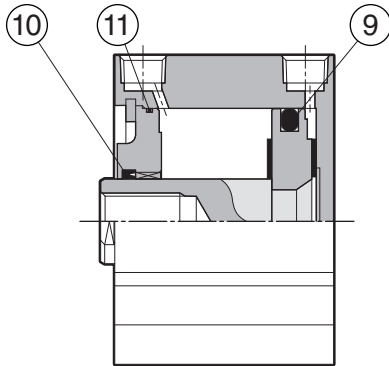

Series **NCQ8**

**Air Cylinder: Standard Type
Double Acting, Single Rod**

Maintenance Parts

Ø056 to Ø400

Construction - Double Acting, Single Rod

Seal Kit Parts List

No.	Description	Material
9	Piston Seal	NBR
10	Rod Seal	NBR
11	Tube Gasket	NBR

Repair Parts: Standard Seal Kit for Double Acting, Single Rod

Bore size	Kit no.	Remarks
056 (9/16")	NCQ8B056-PS	Piston seal, rod seal, and tube gasket are included.
075 (3/4")	NCQ8B075-PS	
106 (1 1/16")	NCQ8B106-PS	
150 (1 1/2")	NCQ8B150-PS	
200 (2")	NCQ8B200-PS	
250 (2 1/2")	NCQ8B250-PS	
300 (3")	NCQ8B300-PS	
400 (4")	NCQ8B400-PS	

Bore size	Kit no.	Remarks
056 (9/16")	NCQ8WB056-PS	Piston seal, rod seal, and tube gasket are included.
075 (3/4")	NCQ8WB075-PS	
106 (1 1/16")	NCQ8WB106-PS	
150 (1 1/2")	NCQ8WB150-PS	
200 (2")	NCQ8WB200-PS	
250 (2 1/2")	NCQ8WB250-PS	
300 (3")	NCQ8WB300-PS	
400 (4")	NCQ8WB400-PS	

Bore size	Kit number	Remarks
056 (9/16")	NCQ8B056-T-PS	Piston seal, rod seal, and tube gasket are included.
075 (3/4")	NCQ8B075-T-PS	
106 (1 1/16")	NCQ8B106-T-PS	
150 (1 1/2")	NCQ8B150-T-PS	
200 (2")	NCQ8B200-T-PS	
250 (2 1/2")	NCQ8B250-T-PS	