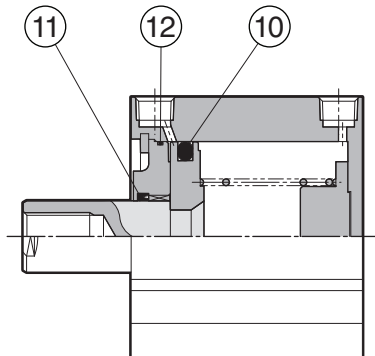

Construction - Single Acting Spring Extend

Seal Kit Parts List

No.	Description	Material
10	Piston Seal	NBR
11	Rod Seal	NBR
12	Tube Gasket	NBR

Repair Parts: Standard Seal Kit for Single Acting, Spring Extend

Bore size	Kit number	Remarks
056 (9/16")	NCQ8B056-T-PS	Piston seal, rod seal, and tube gasket are included.
075 (3/4")	NCQ8B075-T-PS	
106 (1 1/16")	NCQ8B106-T-PS	
150 (1 1/2")	NCQ8B150-T-PS	
200 (2")	NCQ8B200-T-PS	
250 (2 1/2")	NCQ8B250-T-PS